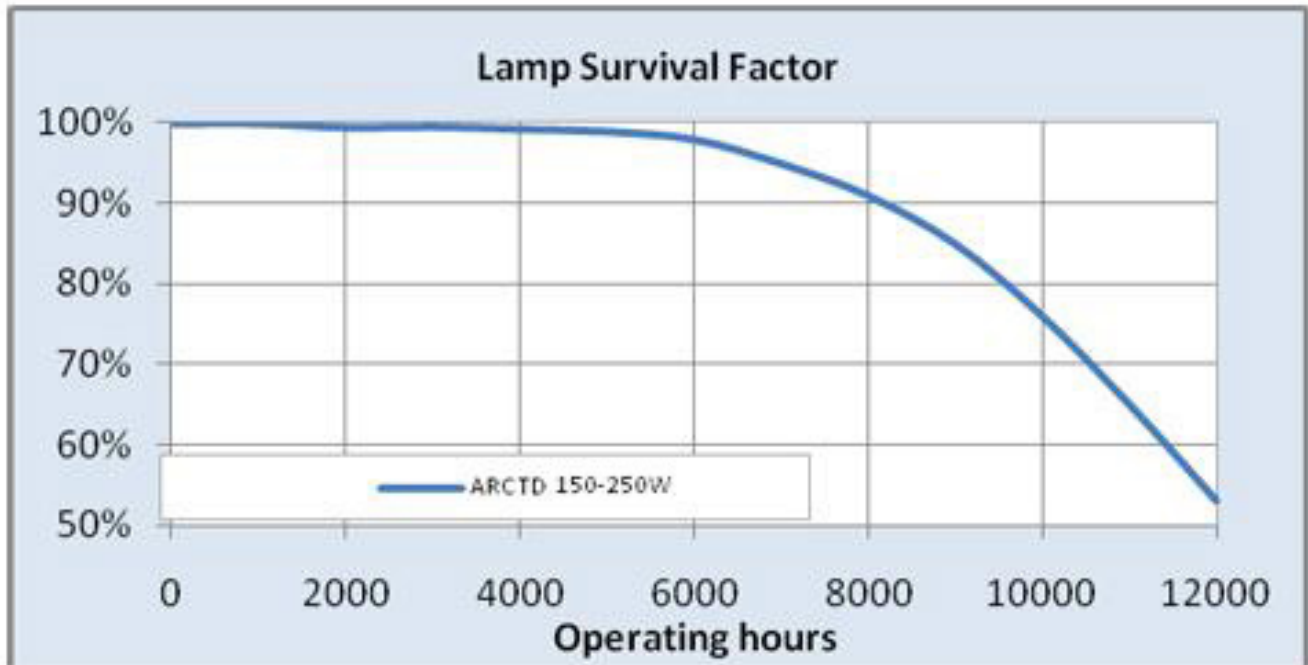

Survival data

Downloads & Links

[Go to the catalog site (HTTP)](#)

[HID Lamps Spectrum Catalogue (EN) (PDF)](#)

[Arcstream™ Double Ended Data sheet (EN) (PDF)](#)

[Lighting design tools & calculators (HTTP)](#)

[HID Lamps Spectrum Catalogue (EN) (PDF)](#)

[Arcstream™ Double Ended Data sheet (EN) (PDF)](#)

[Lighting design tools & calculators (HTTP)](#)

[High-res images / Technical drawings (HTTP)](#)

[Certificate for the Quality Management System of GE Lighting EMEA (PDF)](#)

[Certificate for the Environmental Management System of GE Lighting EMEA (PDF)](#)