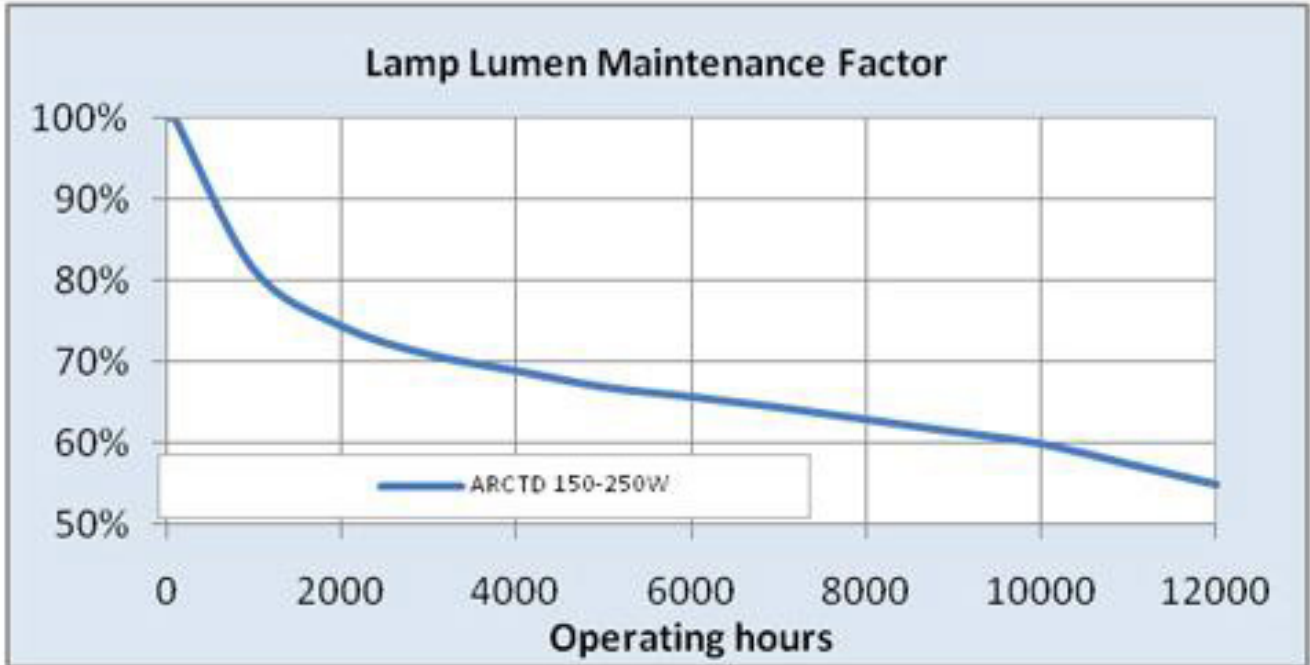

Electrical data

Rated power [W]	250.0
Lamp Current [A]	3
Design Ambient Temperature [°C]	25
Run-up time (sec)	180
Hot restart time (sec)	600
Dimming Capability	No
Ballast Required	Yes
Nominal power [W]	250
Nominal lamp voltage [V]	100

Logistic data

DUN Code	19004102300998
EAN Code	9004102300991
Pack Quantity	12
Inner pack type	SLEEVE
Layer quantity	408 EUR, 540 UK
Layer quantity EUR	408
Layer quantity UK	540
Pallet quantity EUR (PC)	1632
Pallet quantity UK (PC)	2160
Outer case size	176 x 136 x 218 (mm)
Product status	Available

Lumen maintenance data